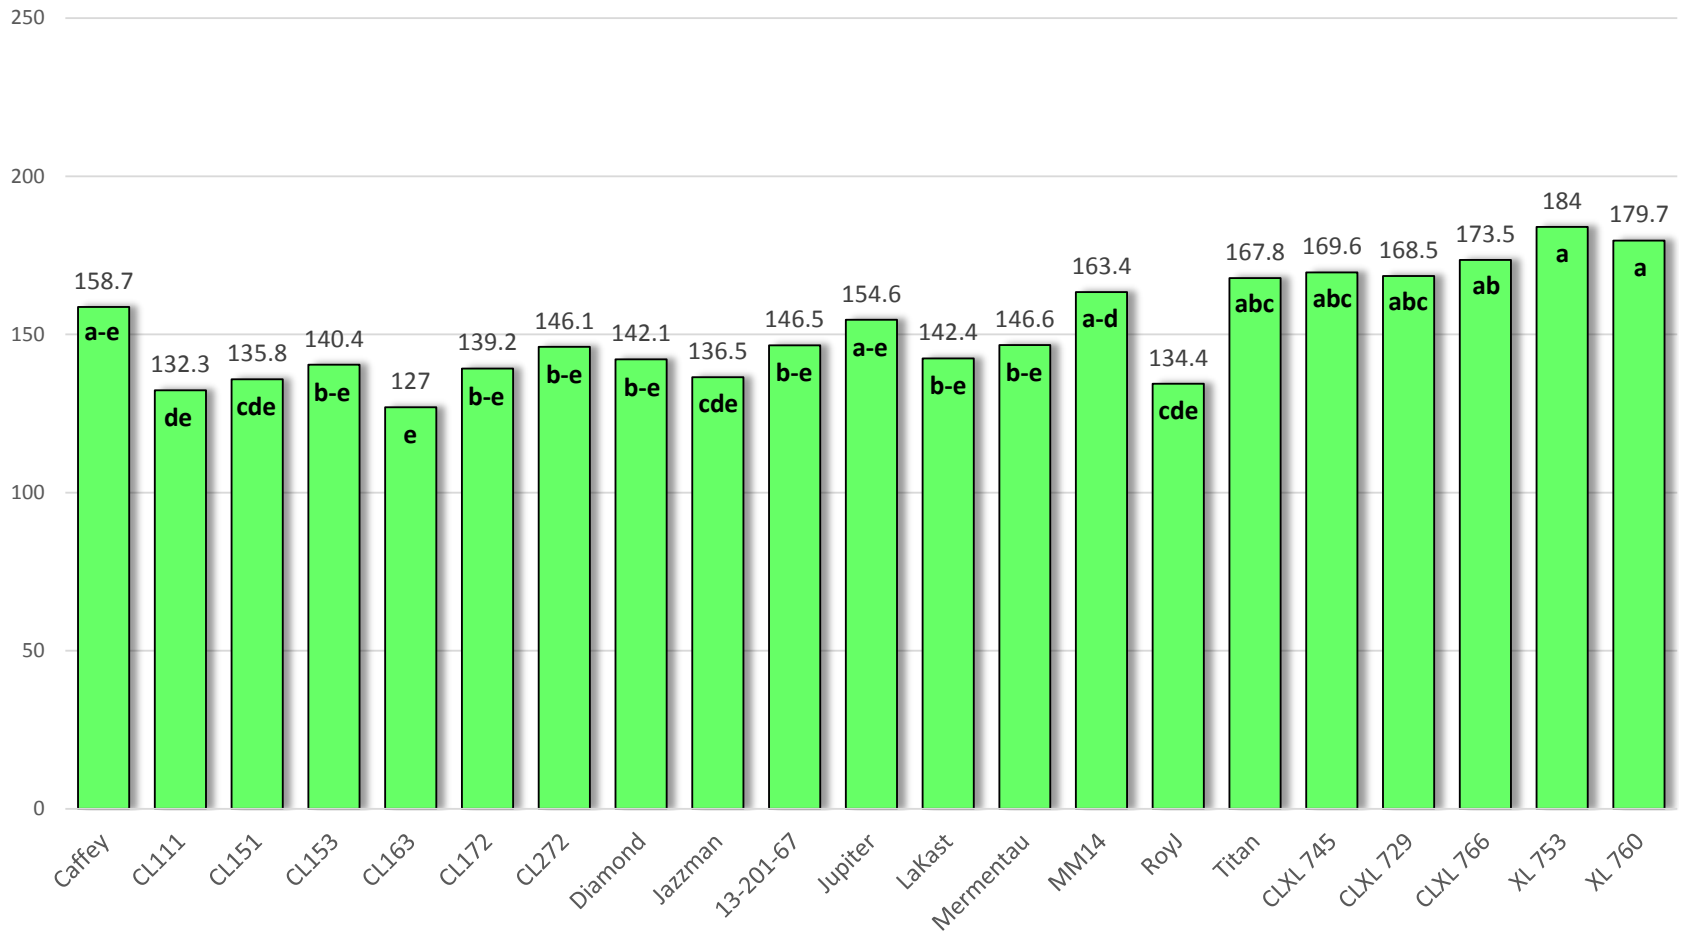

## Glennonville, MO - Furrow Irrigation - Yield (bu/A)

**Planted:** 05-MAY-2016

**Harvest:** 29-SEP-2016

**Nitrogen:** 120 units @ "flood" / 46 units @ mid-season

**County:** Dunklin

**Soil Type:** Silt Loam

**Latitude:** 36.56857

**Longitude:** -90.13092

*Means with same letter are not statistically different*