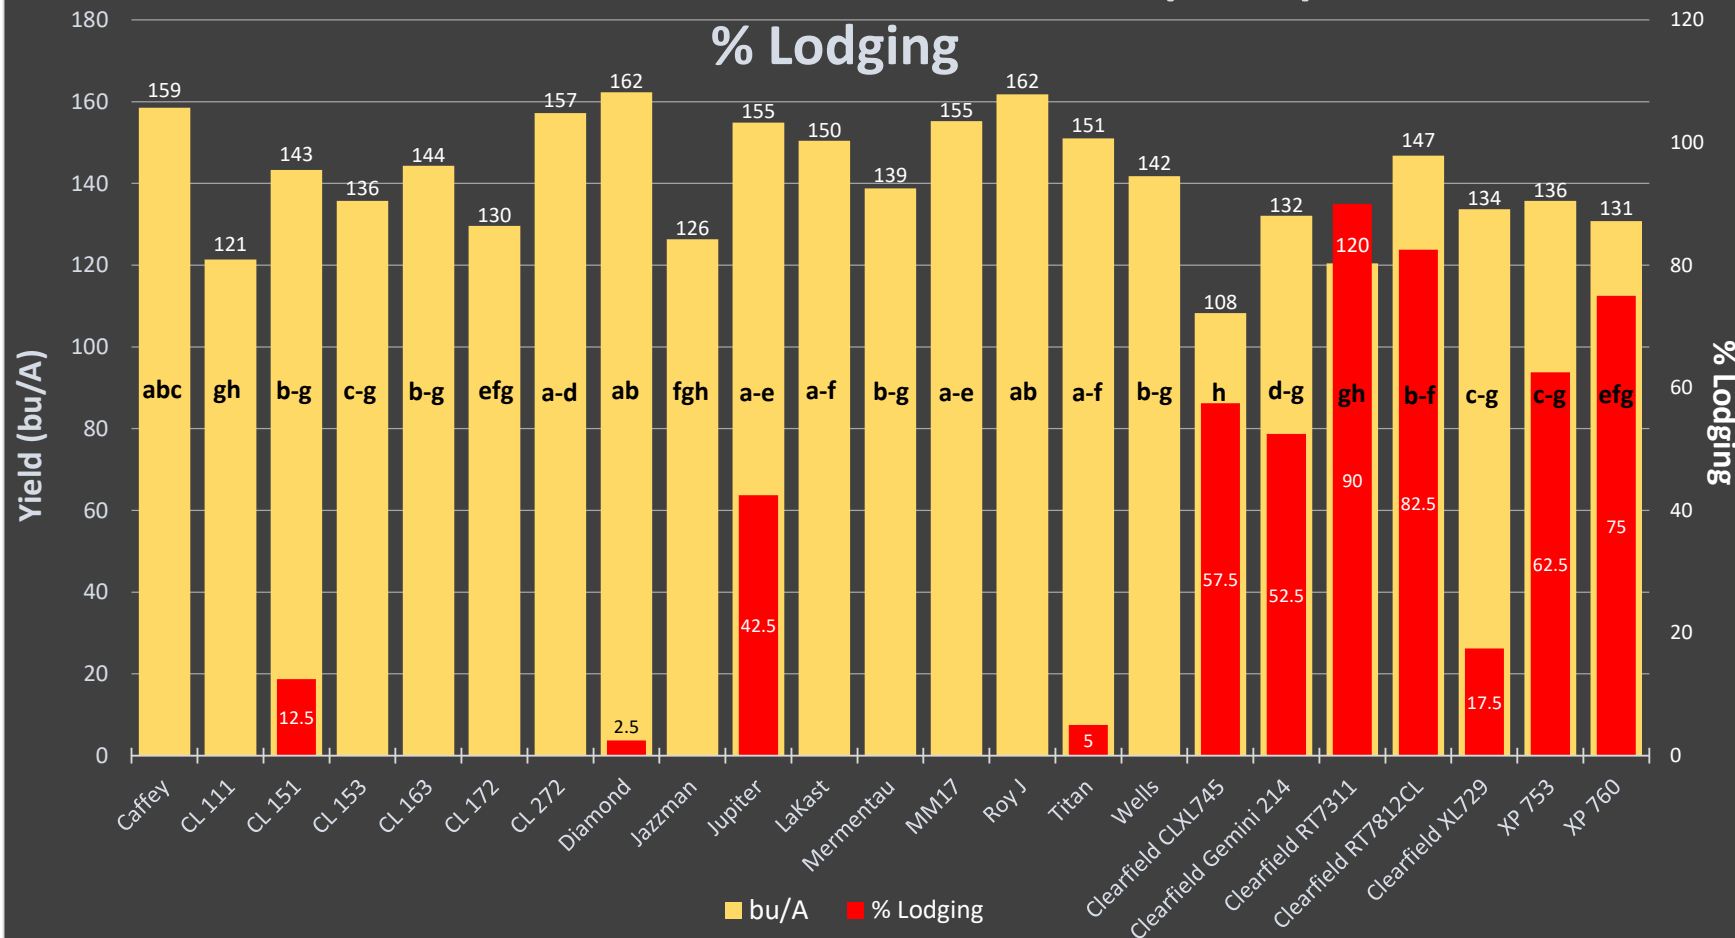

Vanduser, MO - Yield Trial - Yield (bu/A),

Planted: 23-MAY-2017

Harvest: 26-OCT-2017

Nitrogen: 120 units @ flood

County: Scott County

Soil Type: Silty Clay

Latitude: 36.92866

Longitude: -89.76068

**Means with same letter are not statistically different*