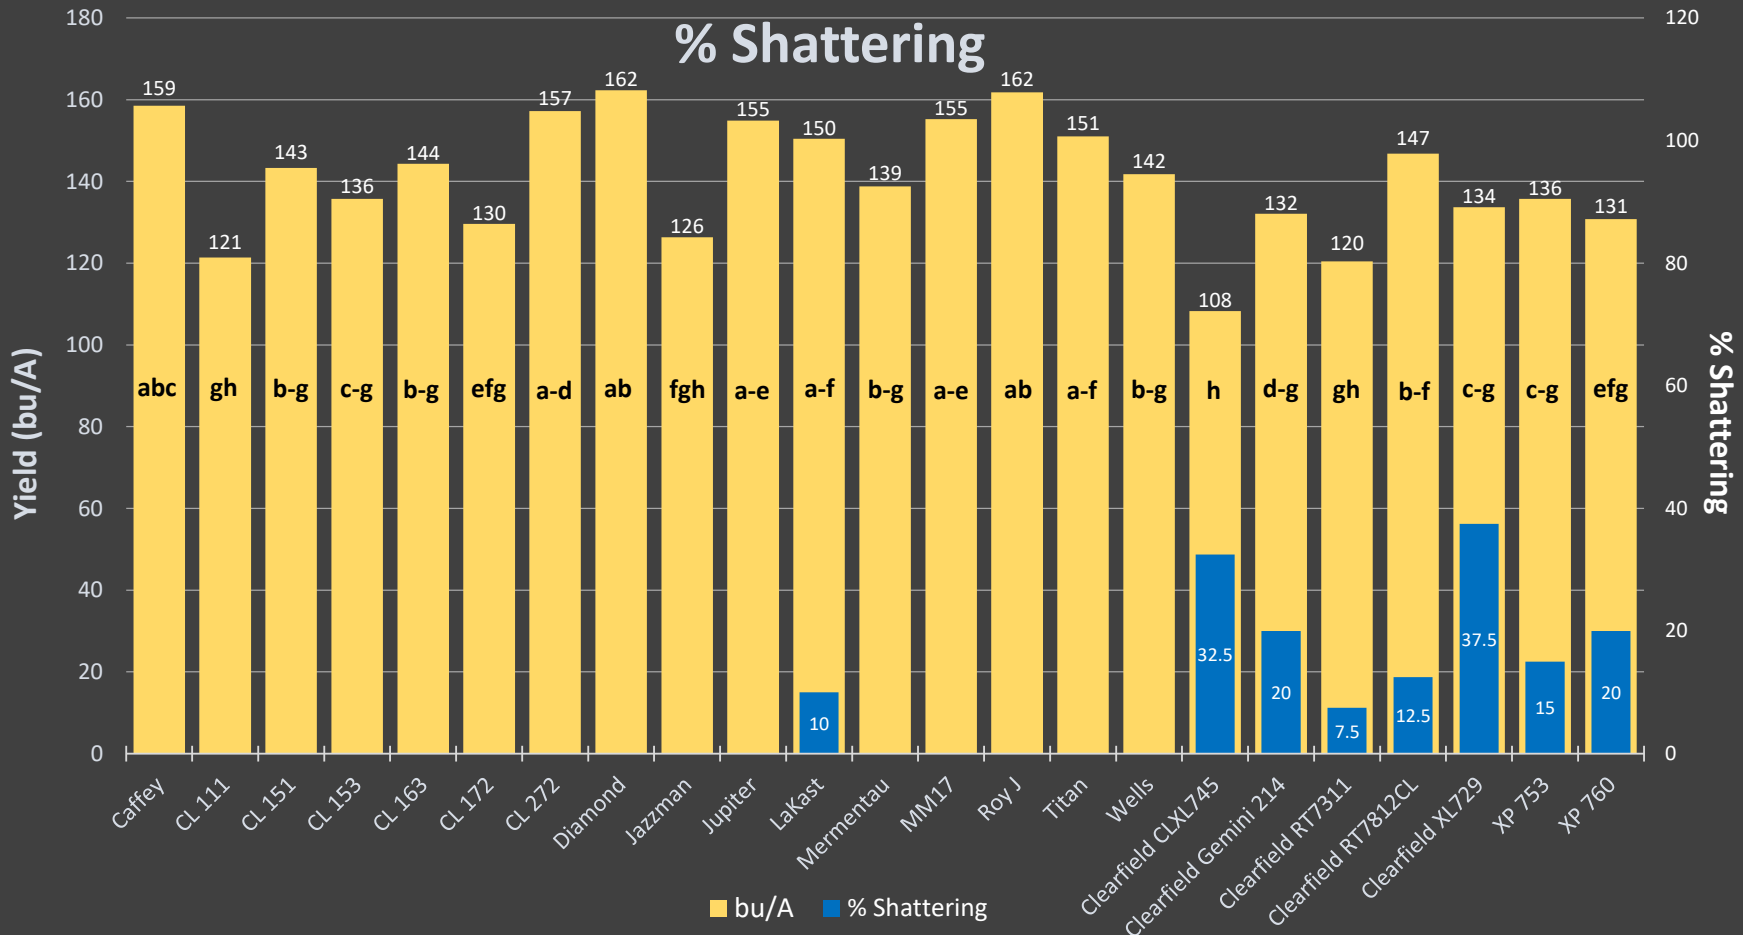

Vanduser, MO - Yield Trial - Yield (bu/A),

% Shattering

Planted: 23-MAY-2017
 Harvest: 26-OCT-2017
 Nitrogen: 120 units @ flood

County: Scott County
 Soil Type: Silty Clay

Latitude: 36.92866
 Longitude: -89.76068

* Means with same letter are not statistically different