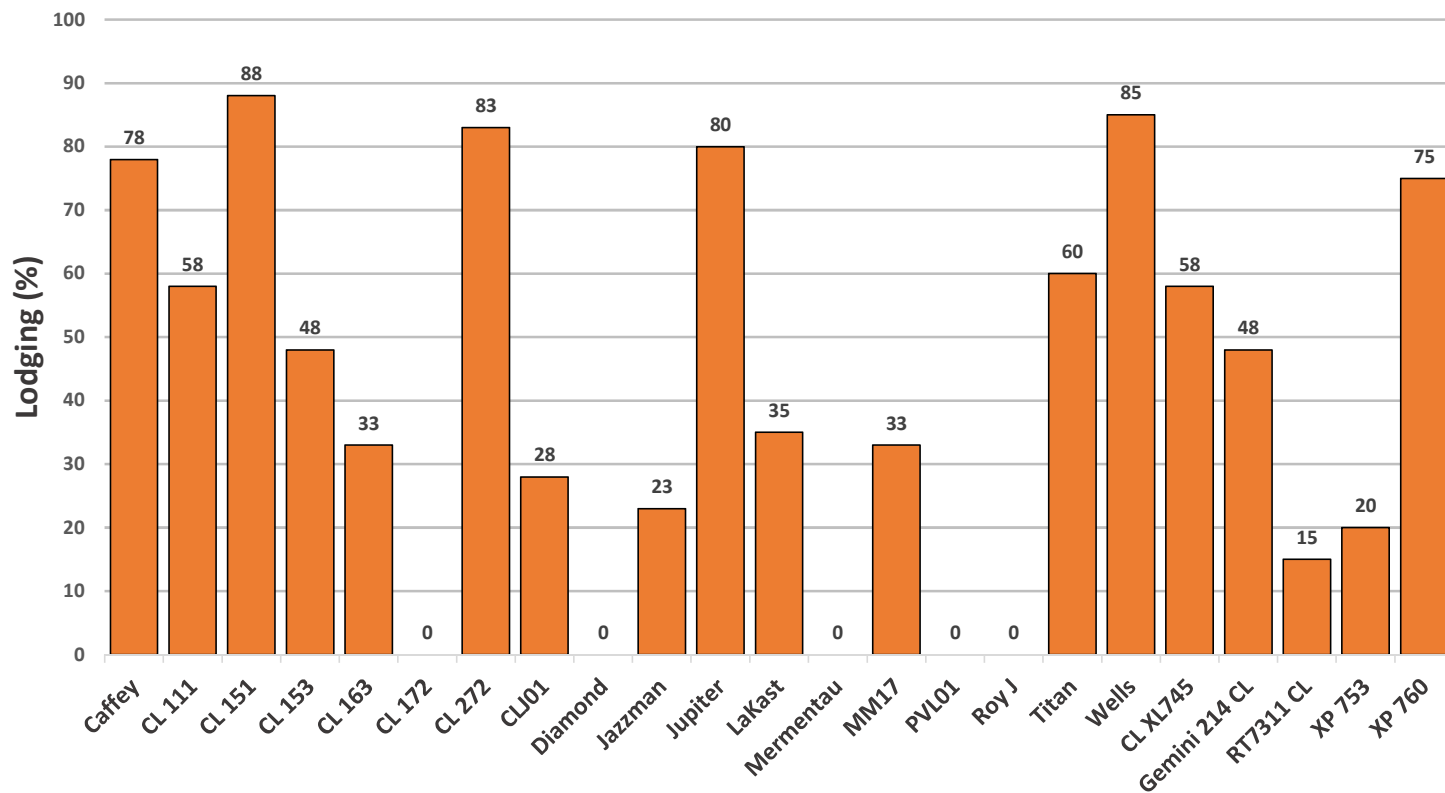

LODGING TRIAL - LODGING (%)

Planted: 5/12/18

Harvest: 10/12/18

Nitrogen: 120 units @ pre-flood / 30 units @ mid-season

County: Dunklin

Soil Type: Silt Loam

Latitude: 36.57469

Longitude: -90.12656