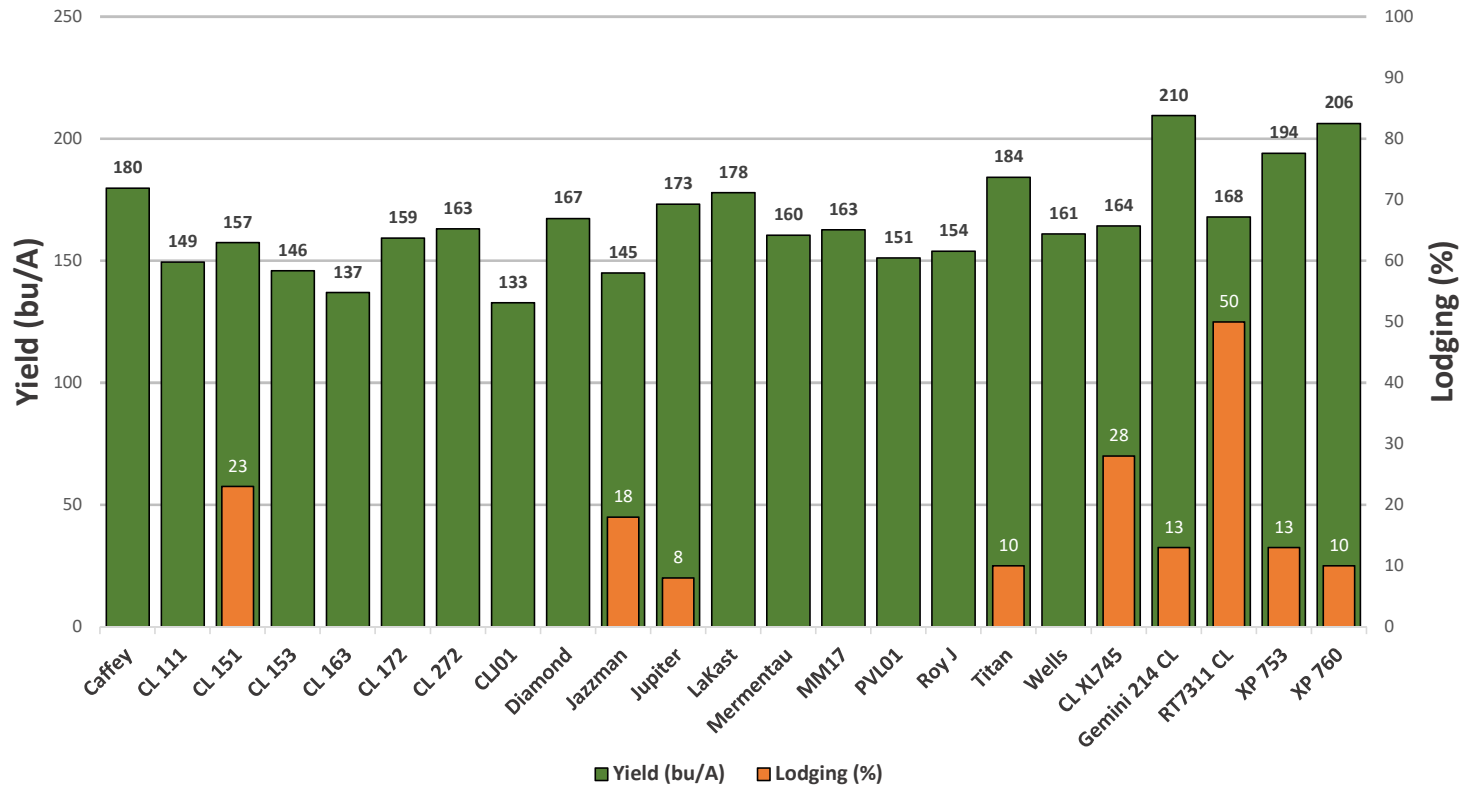

CANALOU, MO - YIELD (BU/A) & LODGING (%)

Planted: 5/7/18

Harvest: 10/4/18

Nitrogen: 120 units @ pre-flood

County: New Madrid

Soil Type: Silty Clay Loam

Latitude: 36.79650

Longitude: -89.69008