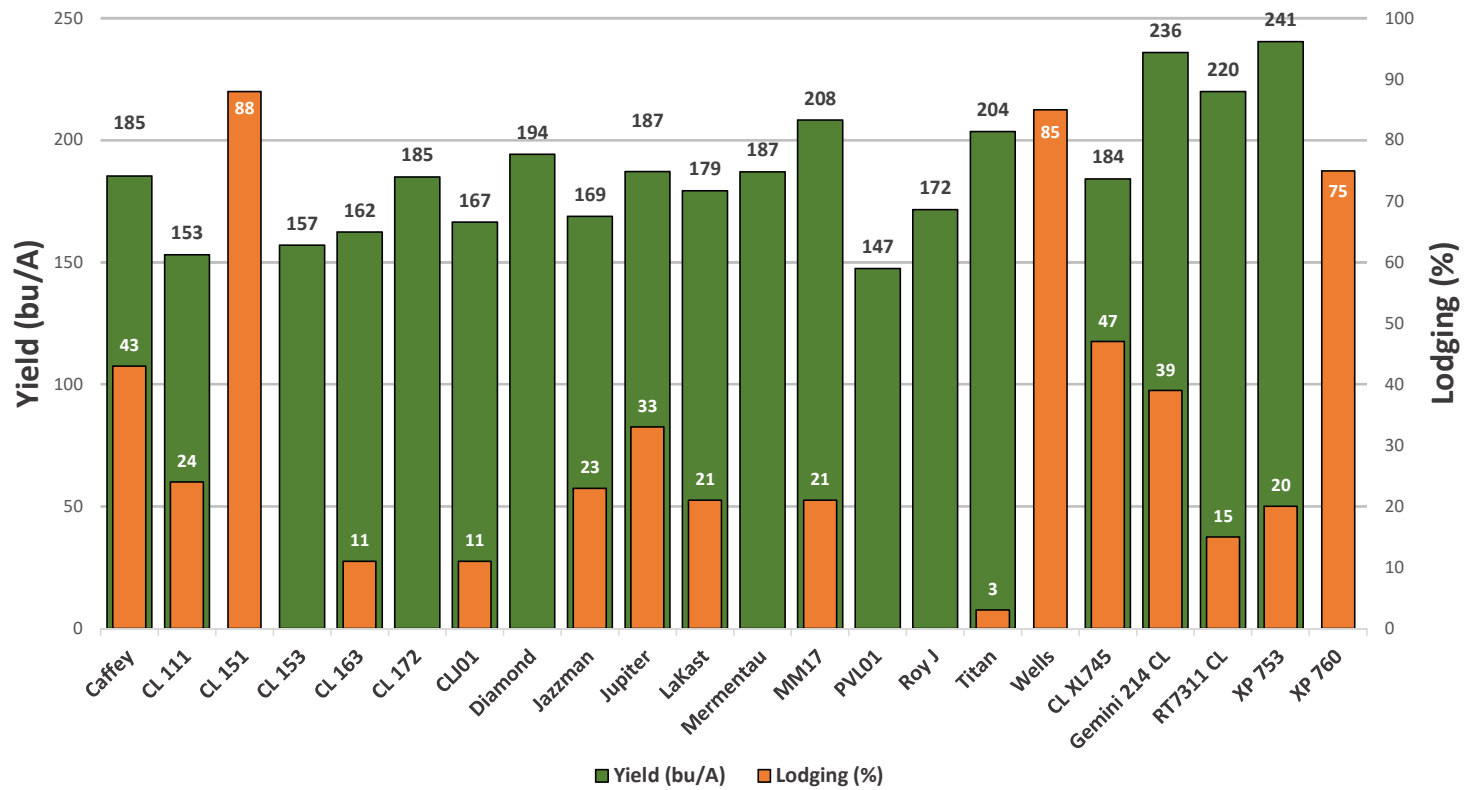

### GLENNONVILLE, MO LATE - YIELD (BU/A) & LODGING (%)

Planted: 5/12/18

Harvest: 10/12/18

Nitrogen: 120 units @ pre-flood / 30 units @ mid-season

County: Dunklin

Soil Type: Silt Loam

Latitude: 36.57469

Longitude: -90.12656