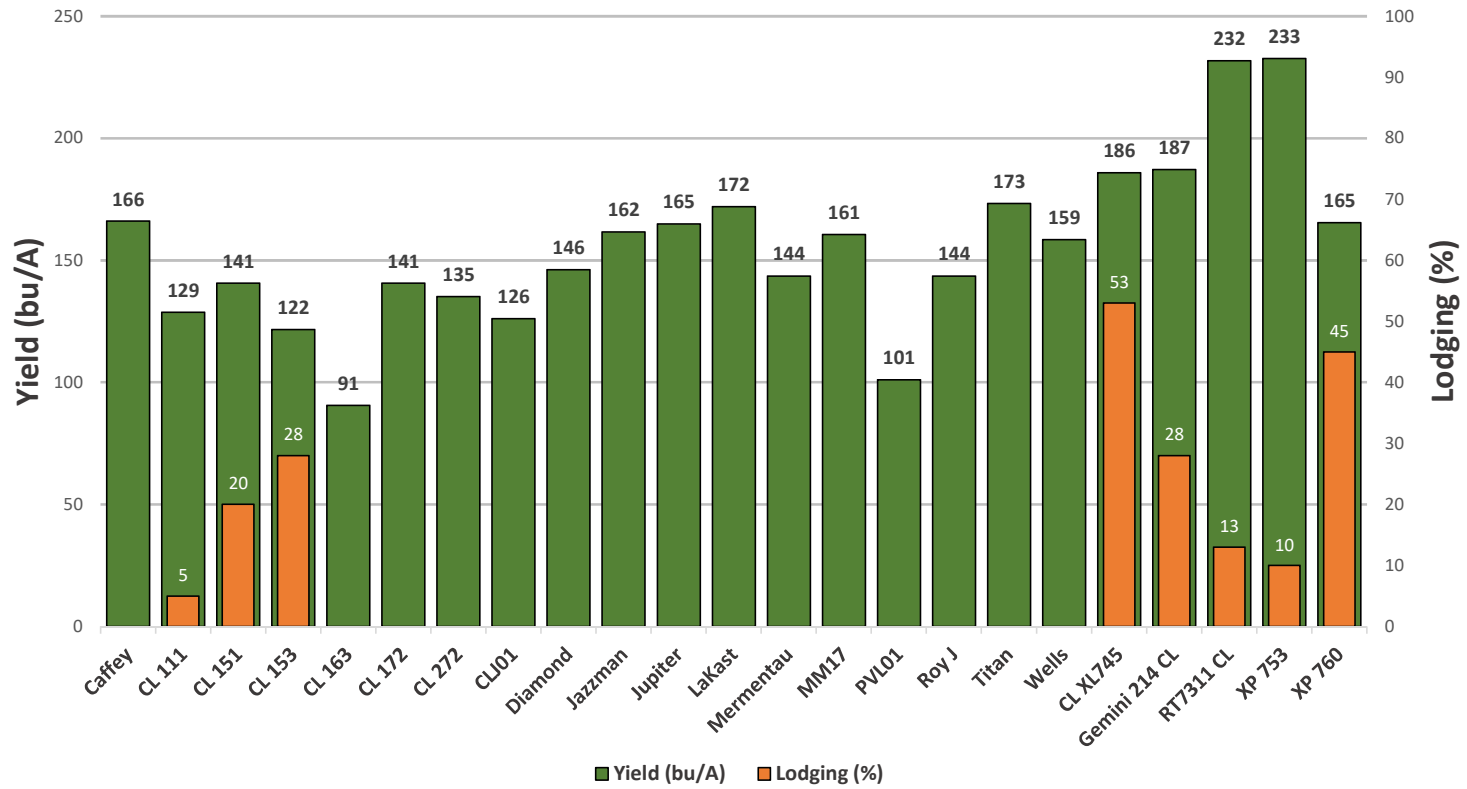

NEELYVILLE, MO - YIELD (BU/A) & LODGING (%)

Planted: 5/1/18

Harvest: 9/26/18

Nitrogen: 120 units @ pre-flood / 30 units @ mid-season

County: Butler

Soil Type: Sandy Loam

Latitude: 36.59226

Longitude: -90.51971