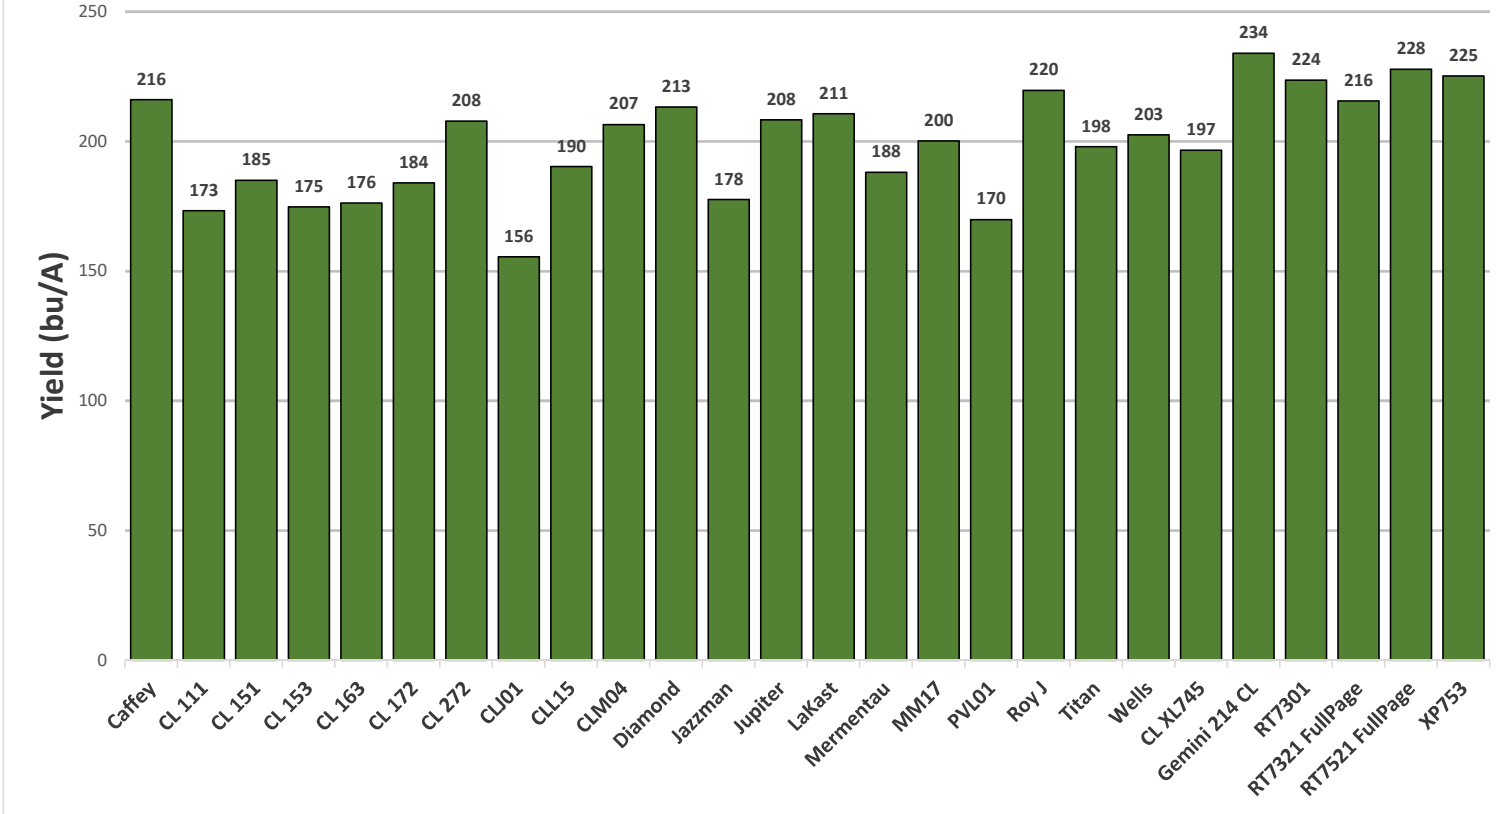

### 2019 MORVT 2 - GLENNONVILLE, MO EARLY - YIELD (BU/A)

**Planted:** 4/23/19

**Harvest:** 9/24/19

**Nitrogen:** 120 units @ pre-flood / 30 units @ mid-season

**County:** Dunklin

**Soil Type:** Silt Loam

**Latitude:** 36.57142

**Longitude:** -90.12909