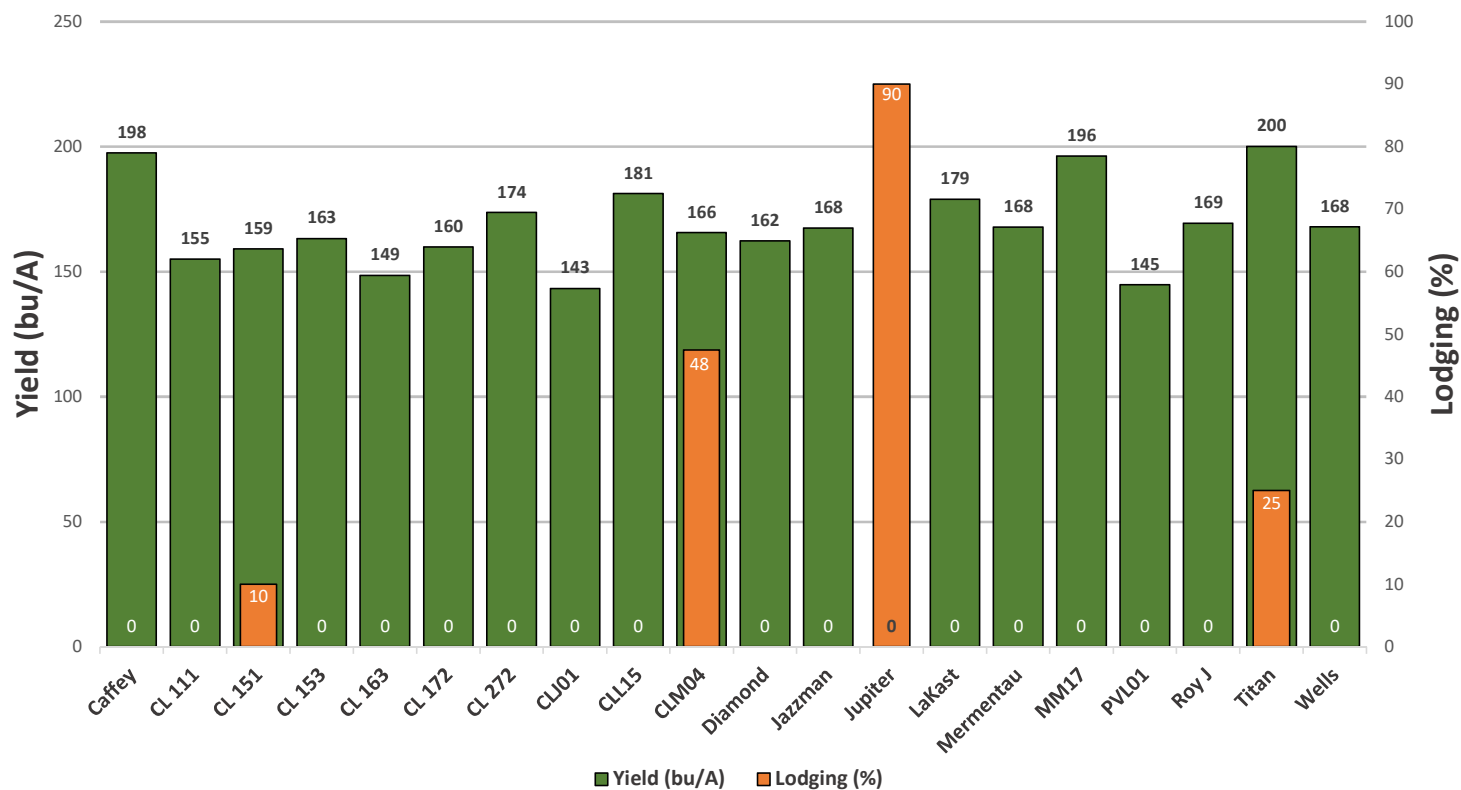

2019 MORVT 1 - CANALOU, MO - YIELD (BU/A) & LODGING (%)

Planted: 5/14/19

Harvest: 10/10/19

Nitrogen: 120 units @ pre-flood / 30 units @ mid-season

County: New Madrid

Soil Type: Clay

Latitude: 36.80456

Longitude: -89.68283