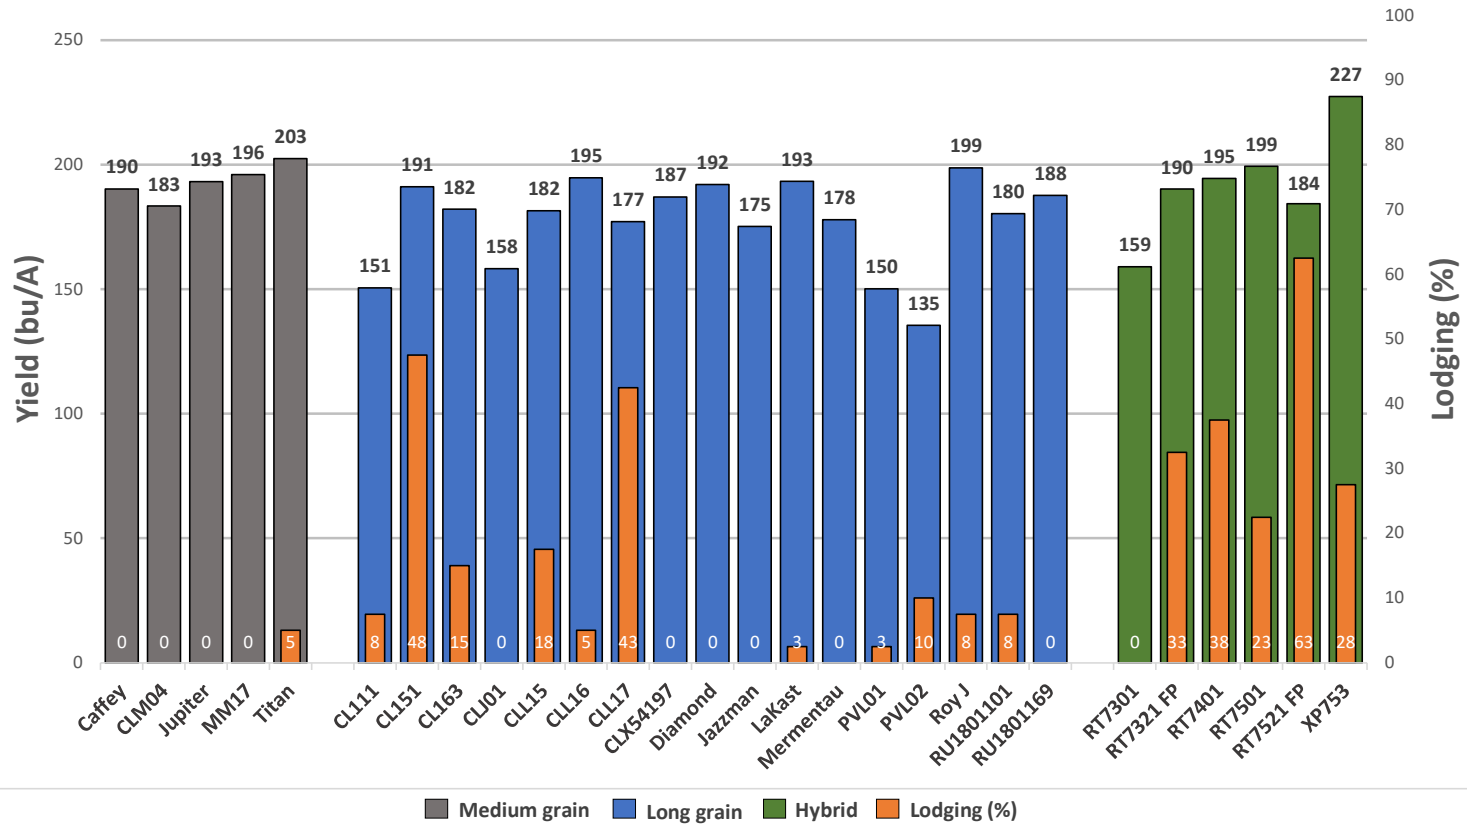

## 2020 MORVT 3 - GLENNONVILLE, MO LATE - YIELD (BU/A) & LODGING (%)

**Planted:** 5/26/2020

**Harvest:** 10/22/2020

**Nitrogen:** 120 units @ pre-flood / 30 units @ mid-season

**County:** Dunklin

**Soil Texture:** Silt Loam

**Latitude:** 36.57376

**Longitude:** -90.12485