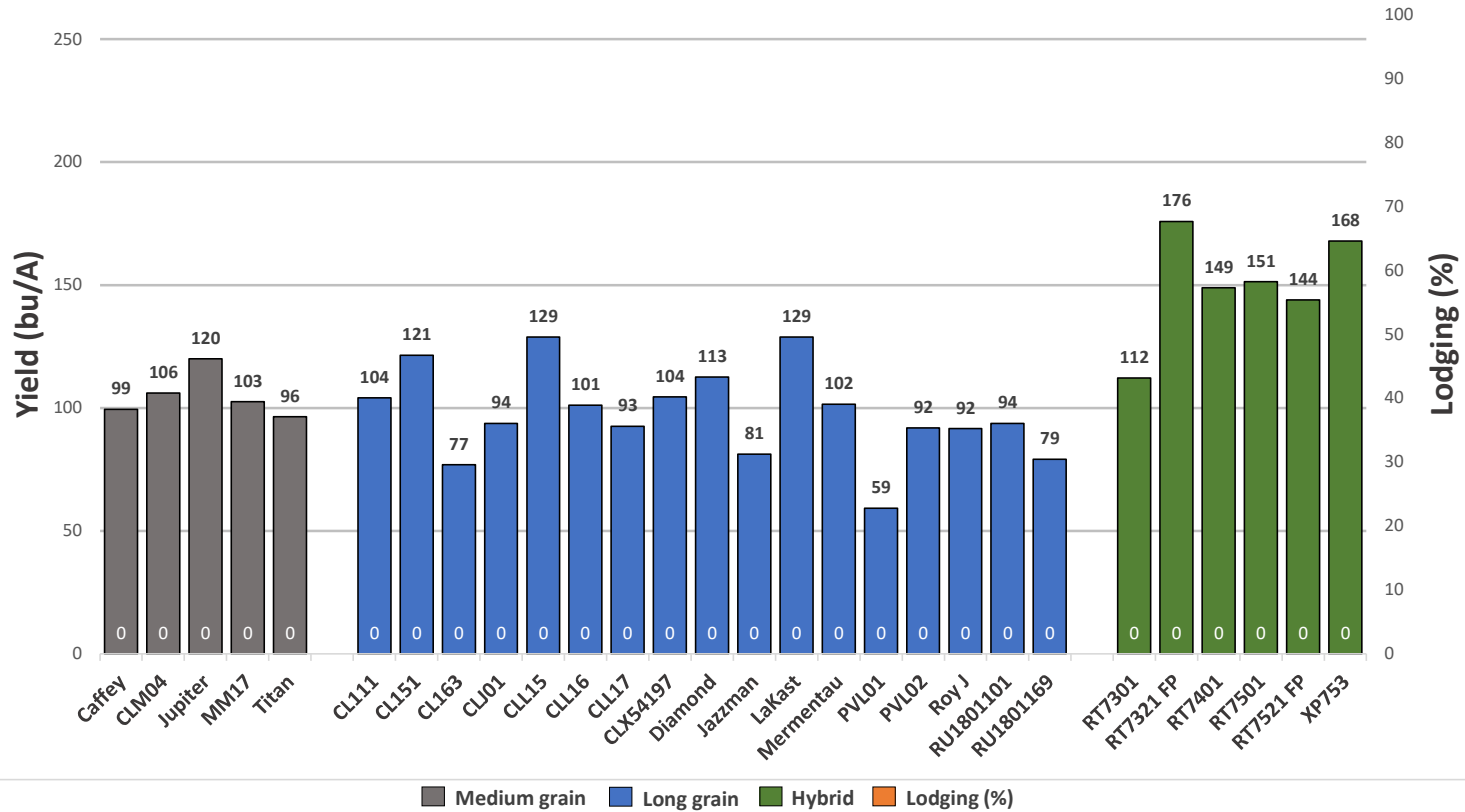

2020 MORVT 4 - NEELYVILLE, MO - YIELD (BU/A) & LODGING (%)

Planted: 6/2/2020

Harvest: 11/9/2020

Nitrogen: 150 units @ pre-flood

County: Butler

Soil Texture: Silt Loam

Latitude: 36.62355

Longitude: -90.46305

*No lodging was observed. Late planting, tough growing conditions, and less than optimal flood timing likely contributed to the reduced and highly variable yield at this location.