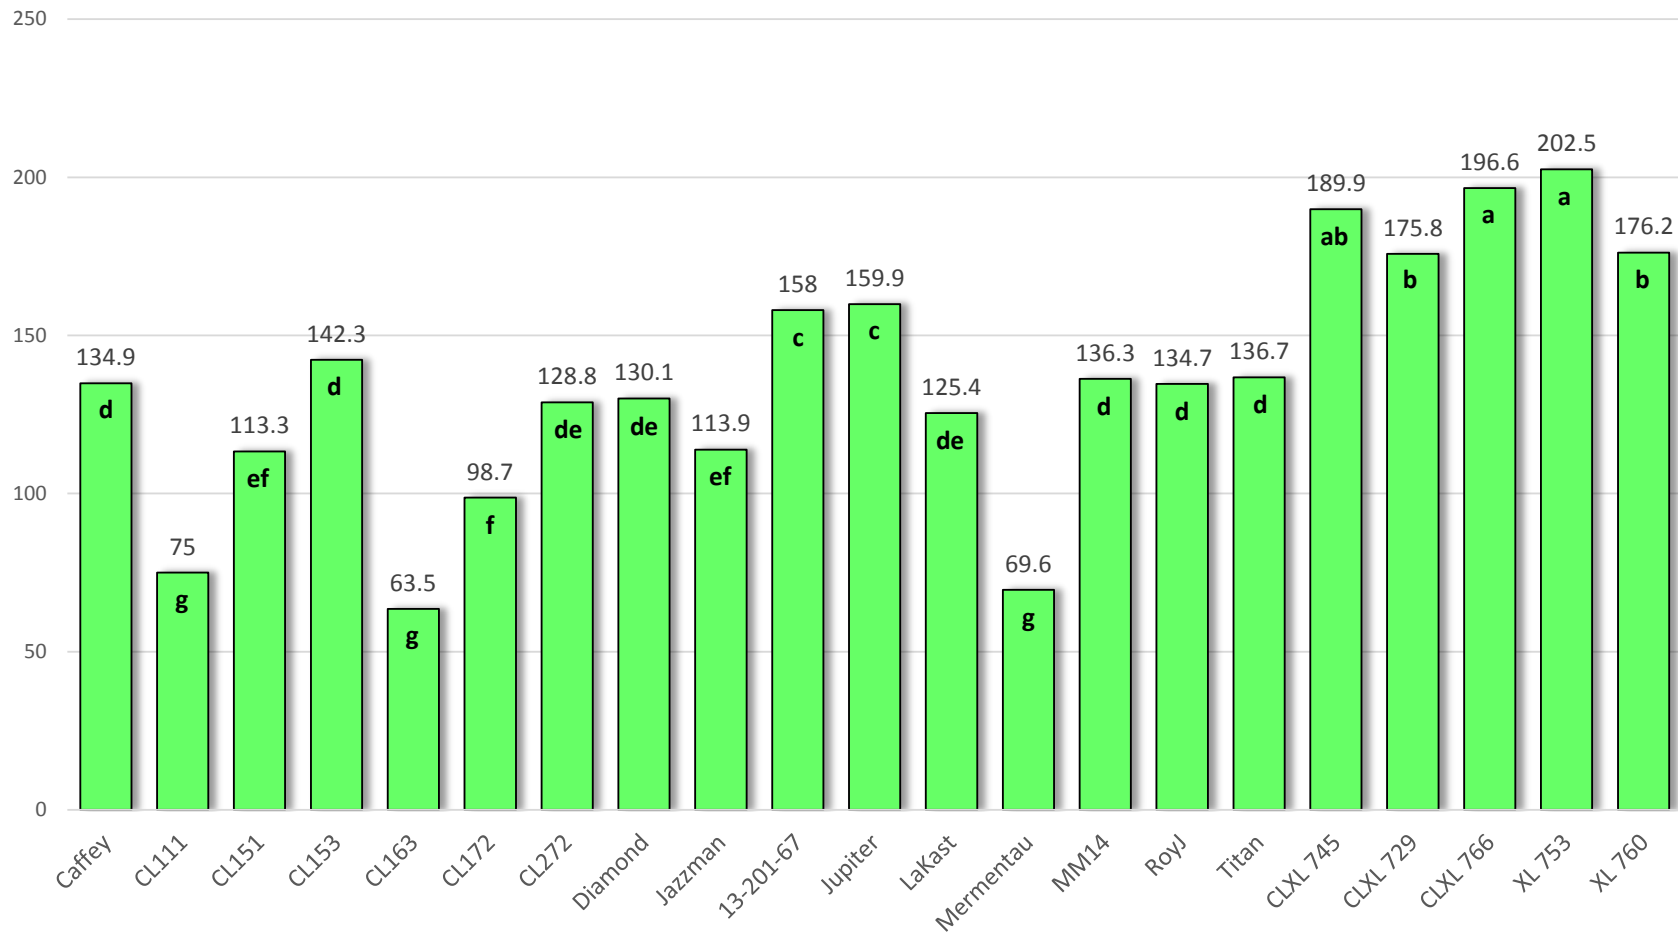

Fisk, MO - Flood Irrigation - Yield (bu/A)

Planted: 23-MAY-2016
Harvest: 11-OCT-2016
Nitrogen: 120 units @ flood

County: Butler
Soil Type: Silt Loam

Latitude: 36.71478
Longitude: -90.19880

Means with same letter are not statistically different