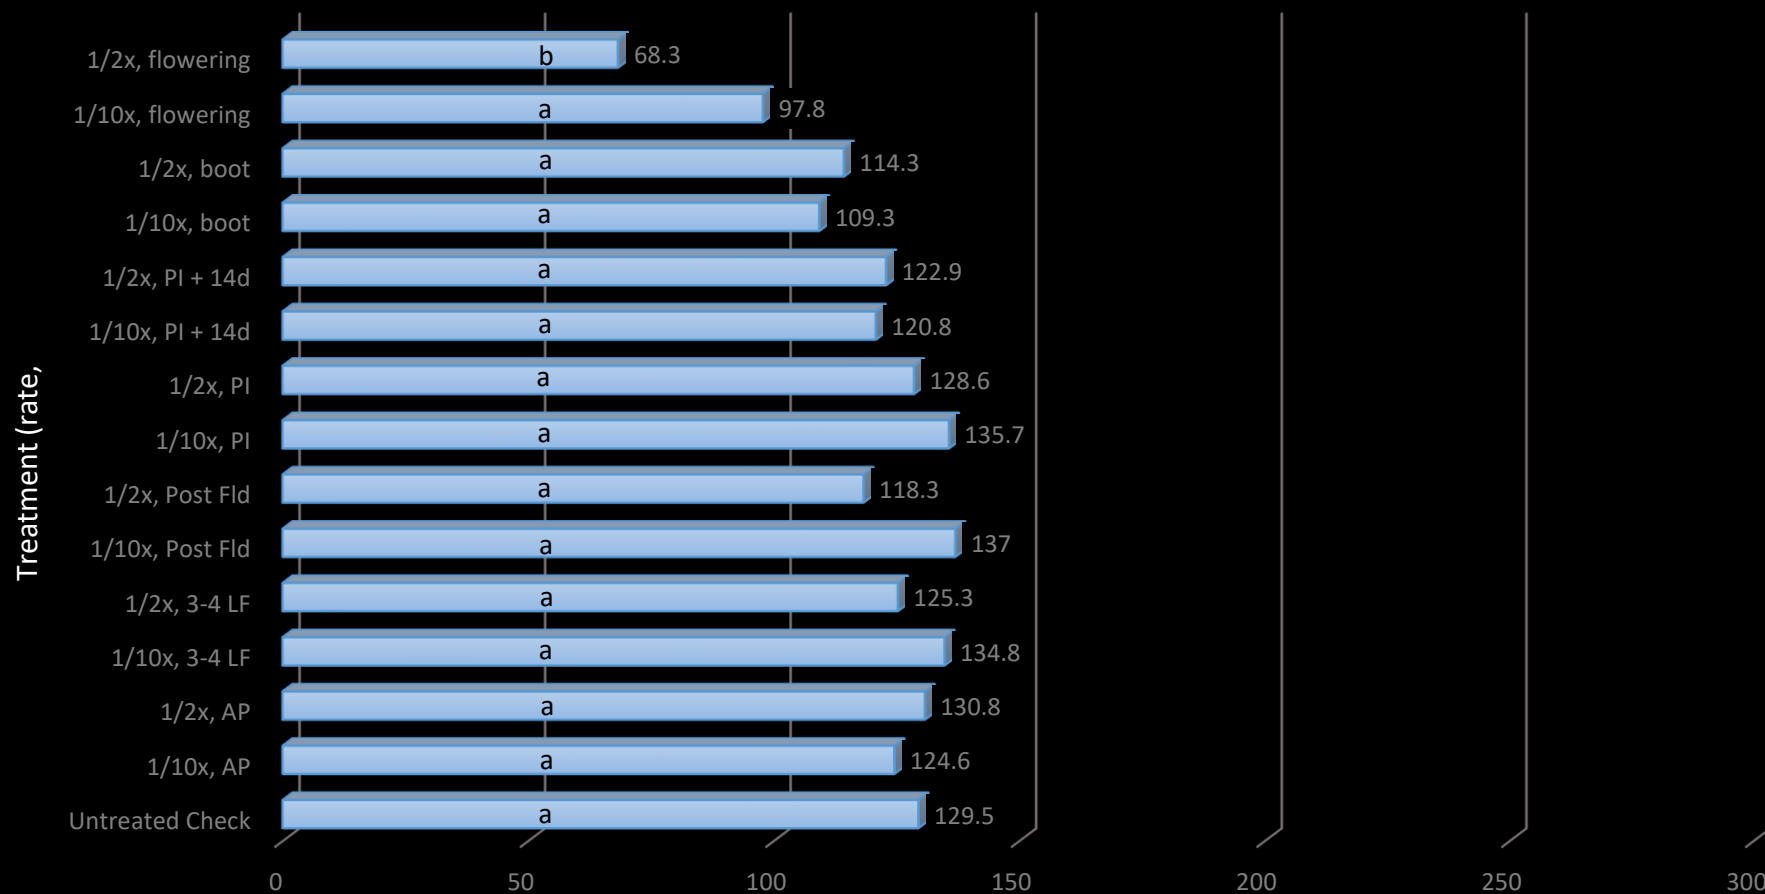

2017 Evaluating Dicamba Drift in Rice Inbred - Lonoke, AR

*Means with same letter or symbol do not significantly differ (P=.05, Student-Newman-Keuls)

Yield (bu/A)