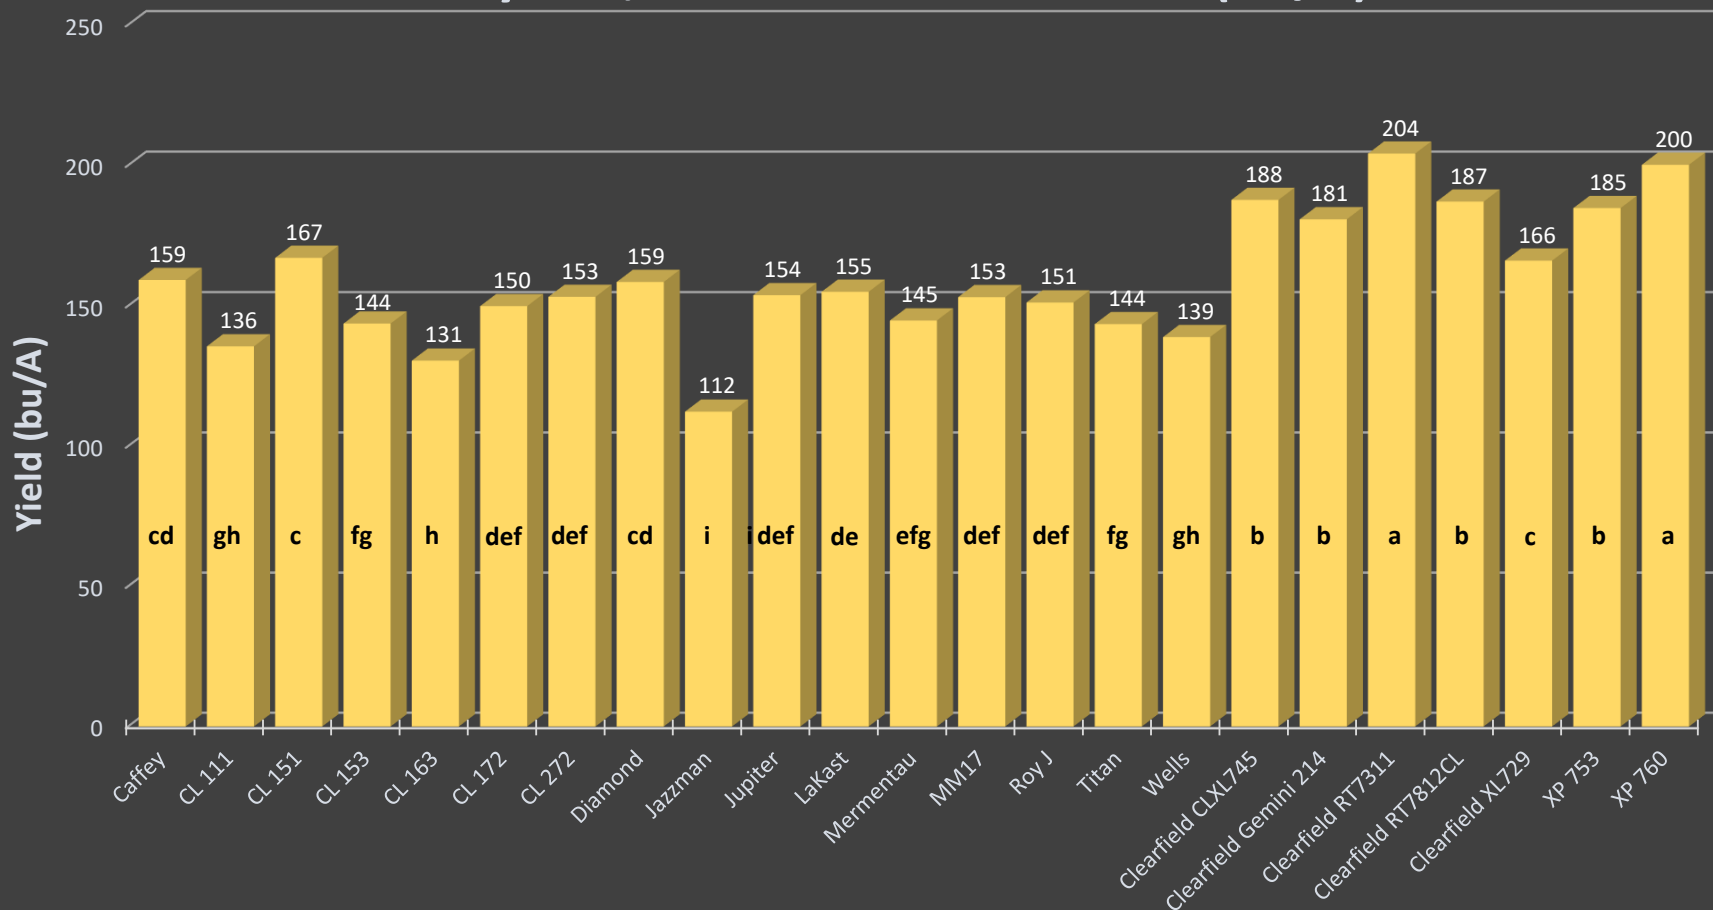

Neelyville, MO - Yield Trial - Yield (bu/A)

Planted: 14-APR -2017

Harvest: 11-SEP-2017

Nitrogen: 150 units @ flood

County: Butler

Soil Type: Silt Loam

Latitude: 36.60580

Longitude: -90.48914

**Means with same letter are not statistically different*