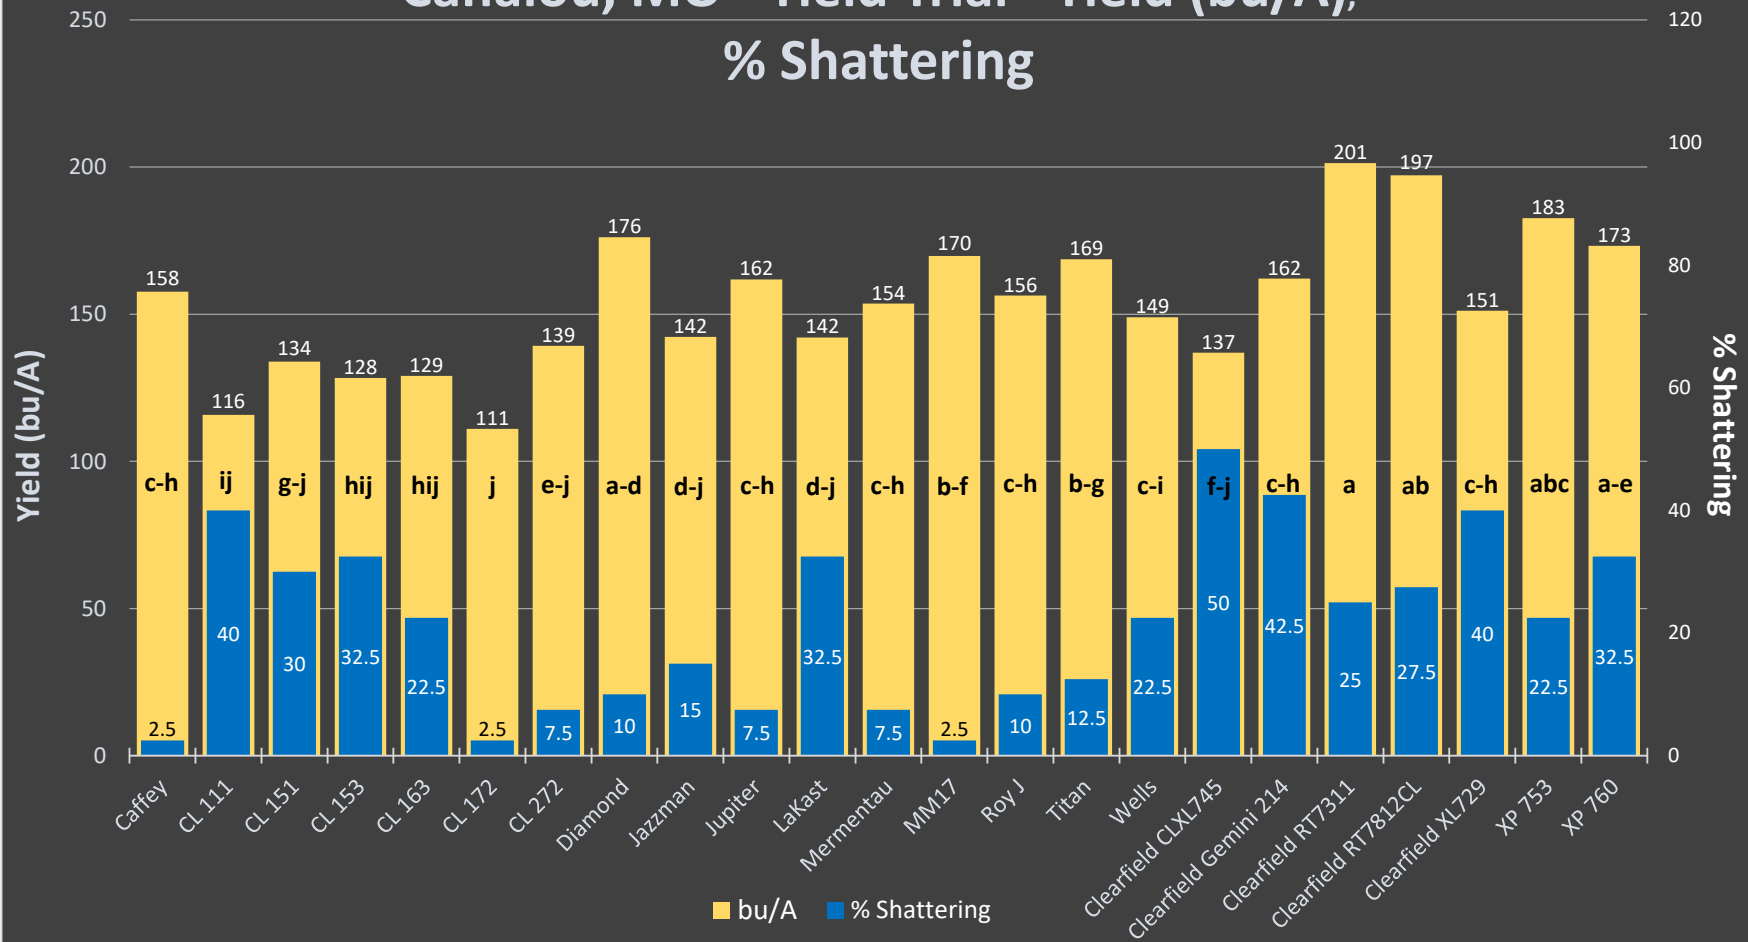

Canalou, MO - Yield Trial - Yield (bu/A), % Shattering

Planted: 11-MAY-2017
Harvest: 26-OCT-2017
Nitrogen: 150 units @ flood

County: New Madrid
Soil Type: Silty Clay

Latitude: 36.80445
Longitude: -89.68471

*Means with same letter are not statistically different