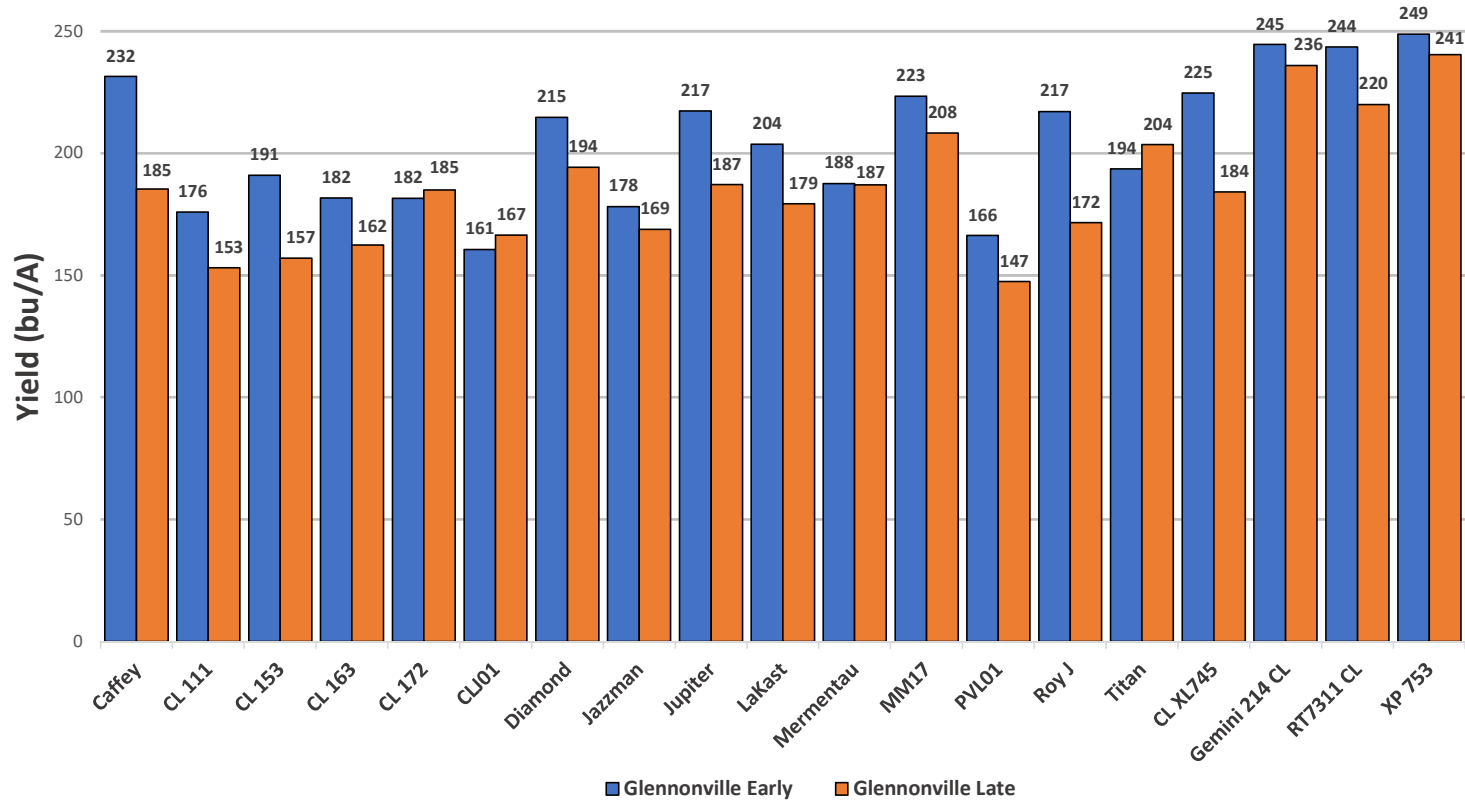

GLENNONVILLE, MO EARLY VS. LATE PLANTING DATE - YIELD (BU/A)

Planted: 4/21/18 & 5/12/18

Harvest: 9/21/18 & 10/21/18

Nitrogen: 120 units @ pre-flood / 30 units @ mid-season

County: Dunklin

Soil Type: Silt Loam

Latitude: 36.57469

Longitude: -90.12656