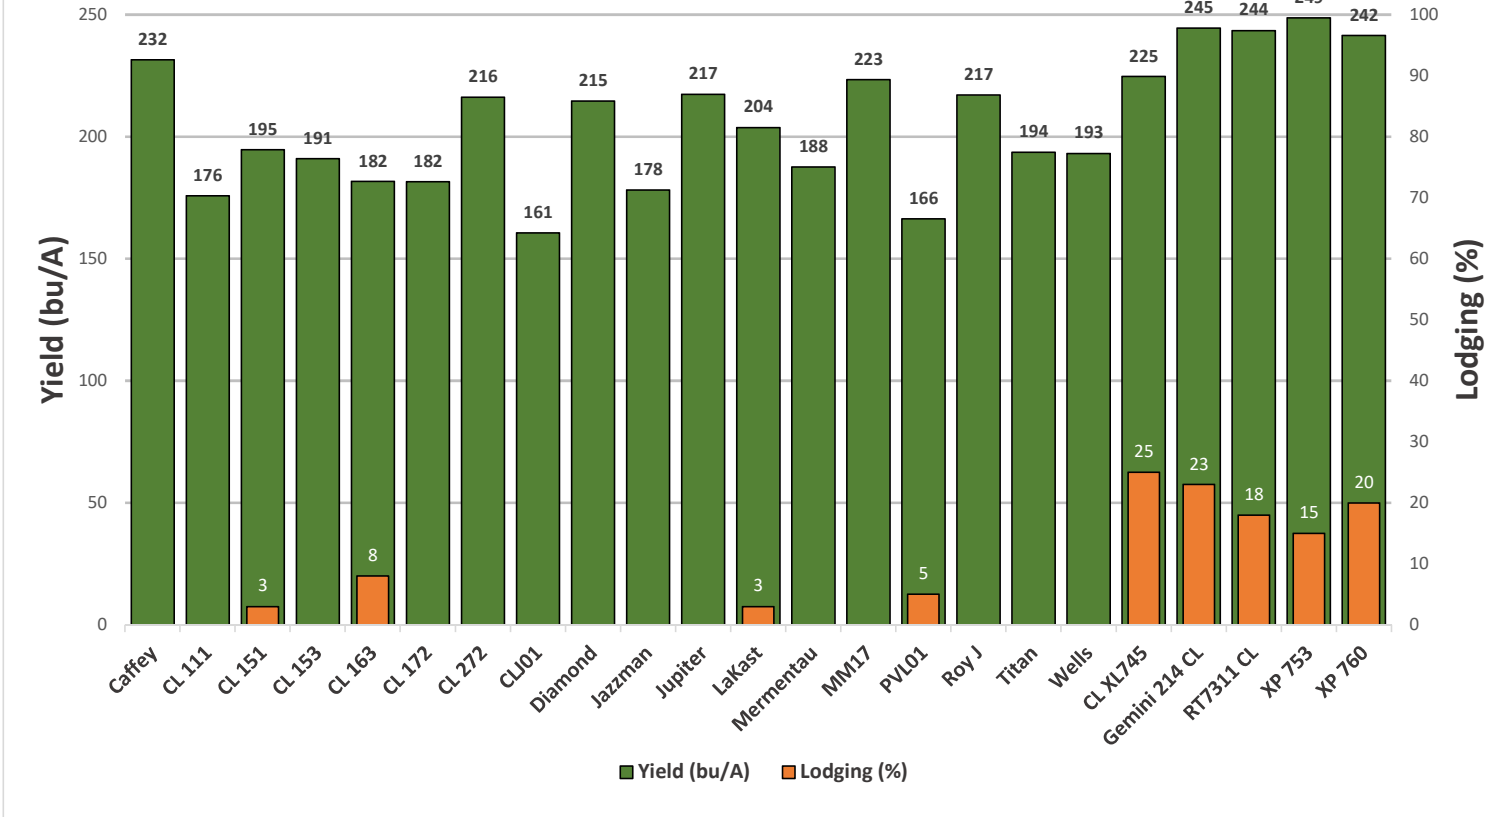

GLENNONVILLE, MO EARLY - YIELD (BU/A) & LODGING (%)

Planted: 4/21/18

Harvest: 9/21/18

Nitrogen: 120 units @ pre-flood / 30 units @ mid-season

County: Dunklin

Soil Type: Silt Loam

Latitude: 36.57469

Longitude: -90.12656