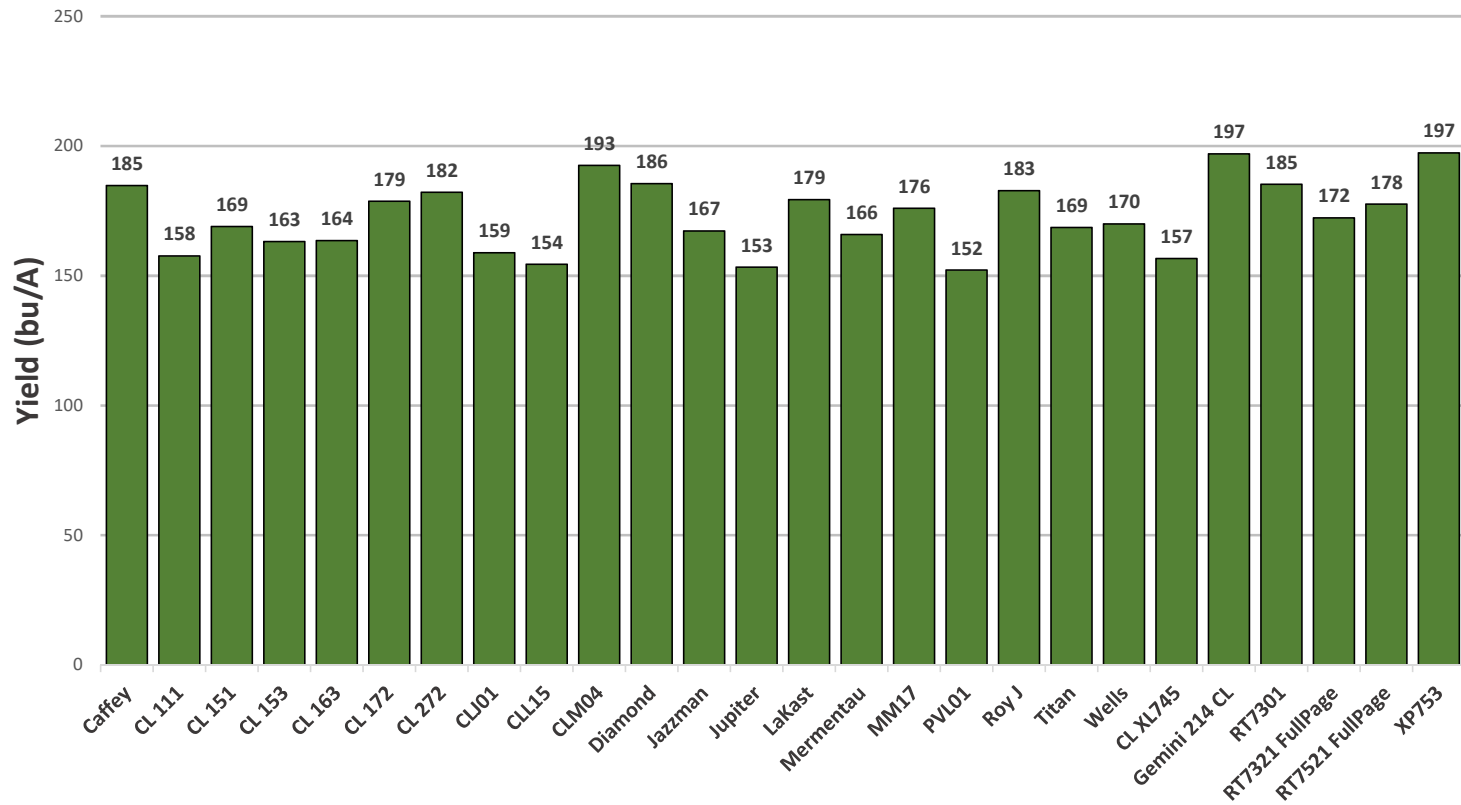

### 2019 MORVT 3 - GLENNONVILLE, MO LATE - YIELD (BU/A)

**Planted:** 5/17/19

**Harvest:** 10/1/19

**Nitrogen:** 120 units @ pre-flood / 30 units @ mid-season

**County:** Dunklin

**Soil Type:** Silt Loam

**Latitude:** 36.56971

**Longitude:** -90.12906