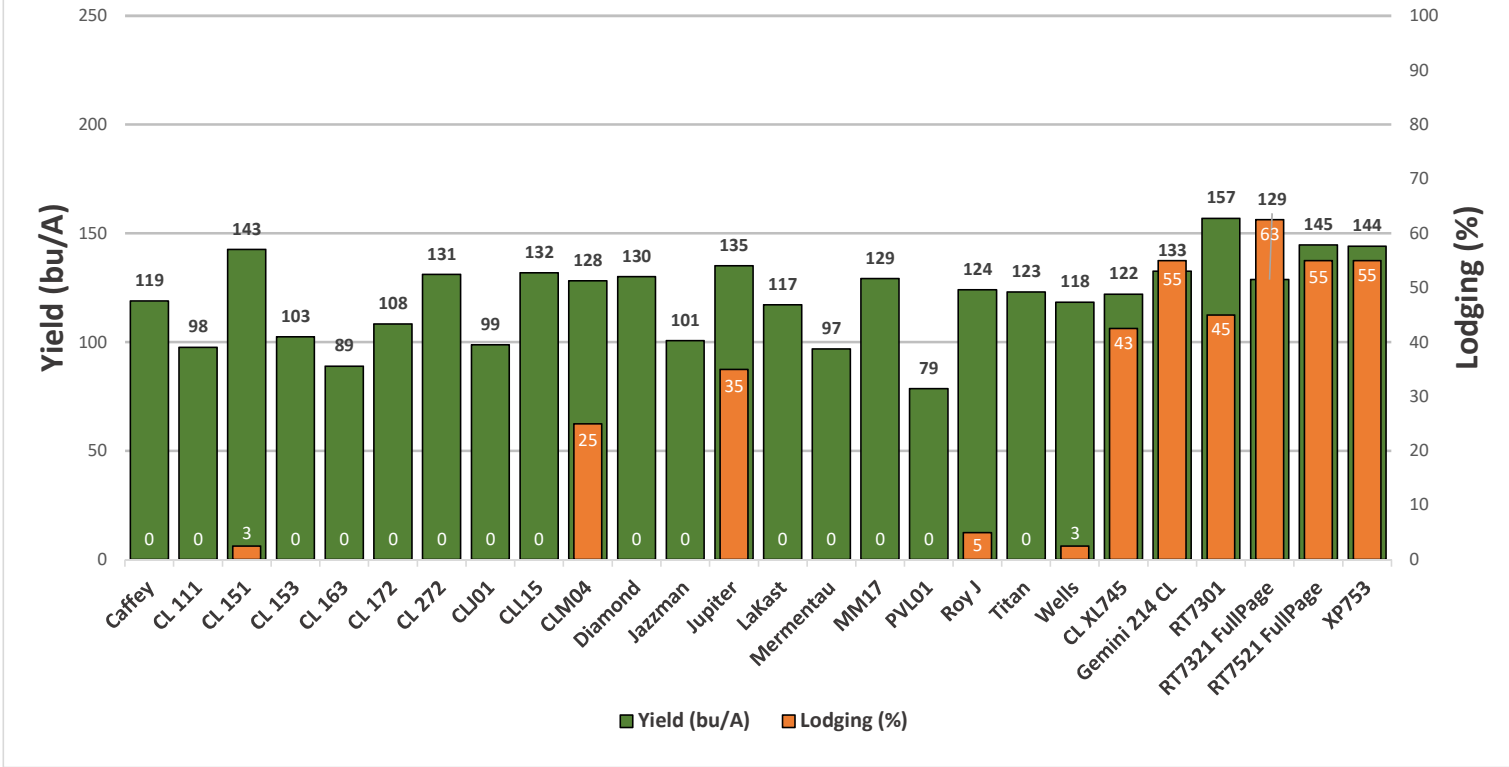

2019 MORVT 7 - NEELEYVILLE, MO - YIELD (BU/A) & LODGING (%)

Planted: 4/30/19
 Harvest: 10/2/19
 Nitrogen: 120 units @ pre-flood / 30 units @ mid-season

County: Butler
 Soil Type: Sandy Loam

Latitude: 36.60682
 Longitude: -90.52000