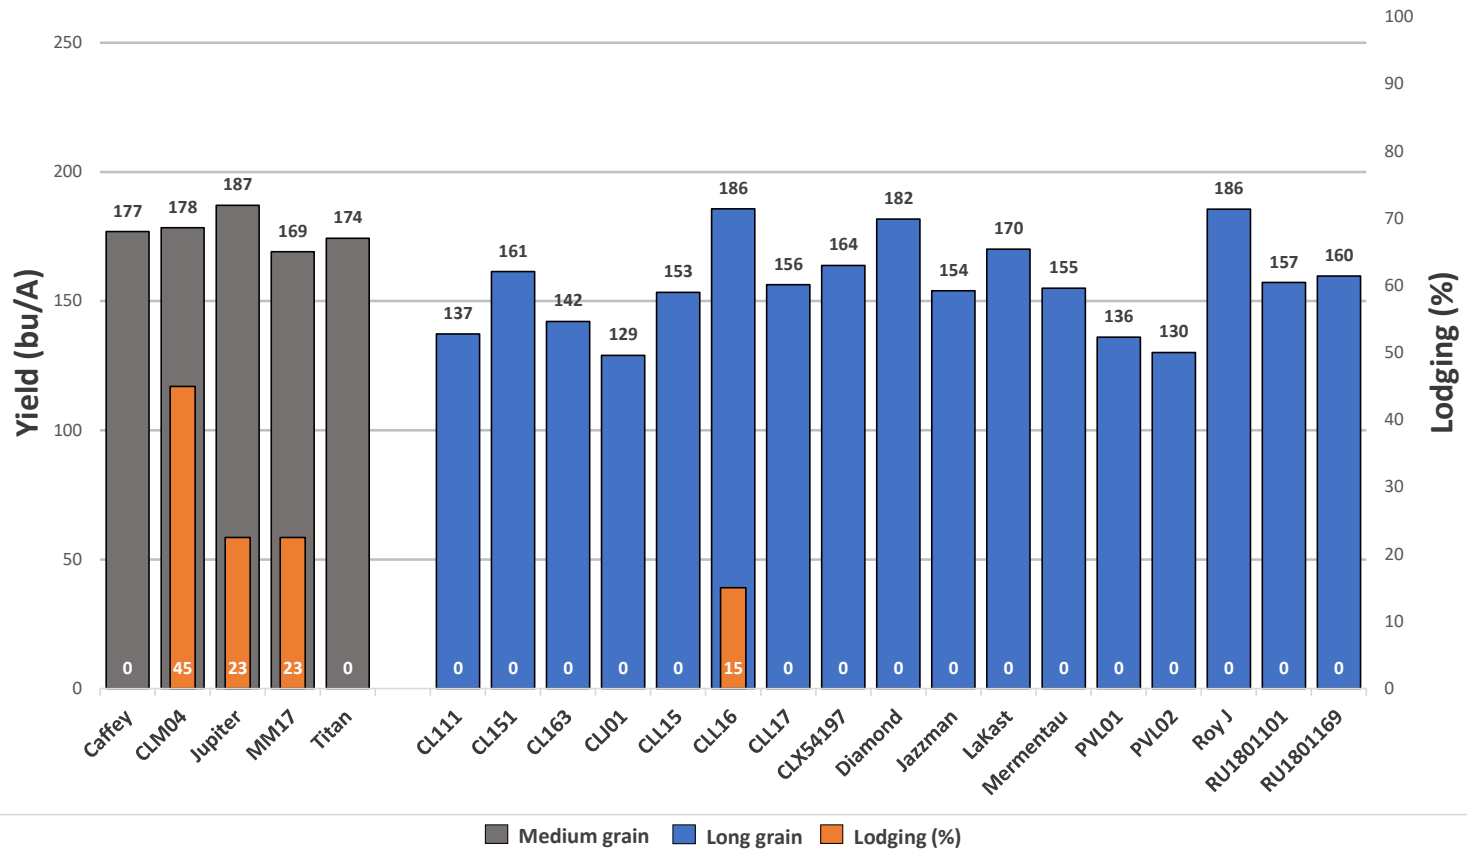

## 2020 MORVT 1 - CANALOU, MO - YIELD (BU/A) & LODGING (%)

Medium grain  
  Long grain  
  Lodging (%)

**Planted:** 4/26/2020

**Harvest:** 11/4/2020

**Nitrogen:** 120 units @ pre-flood / 46 units @ mid-season

**County:** New Madrid

**Soil Texture:** Silty Clay Loam

**Latitude:** 36.79685

**Longitude:** -89.69006