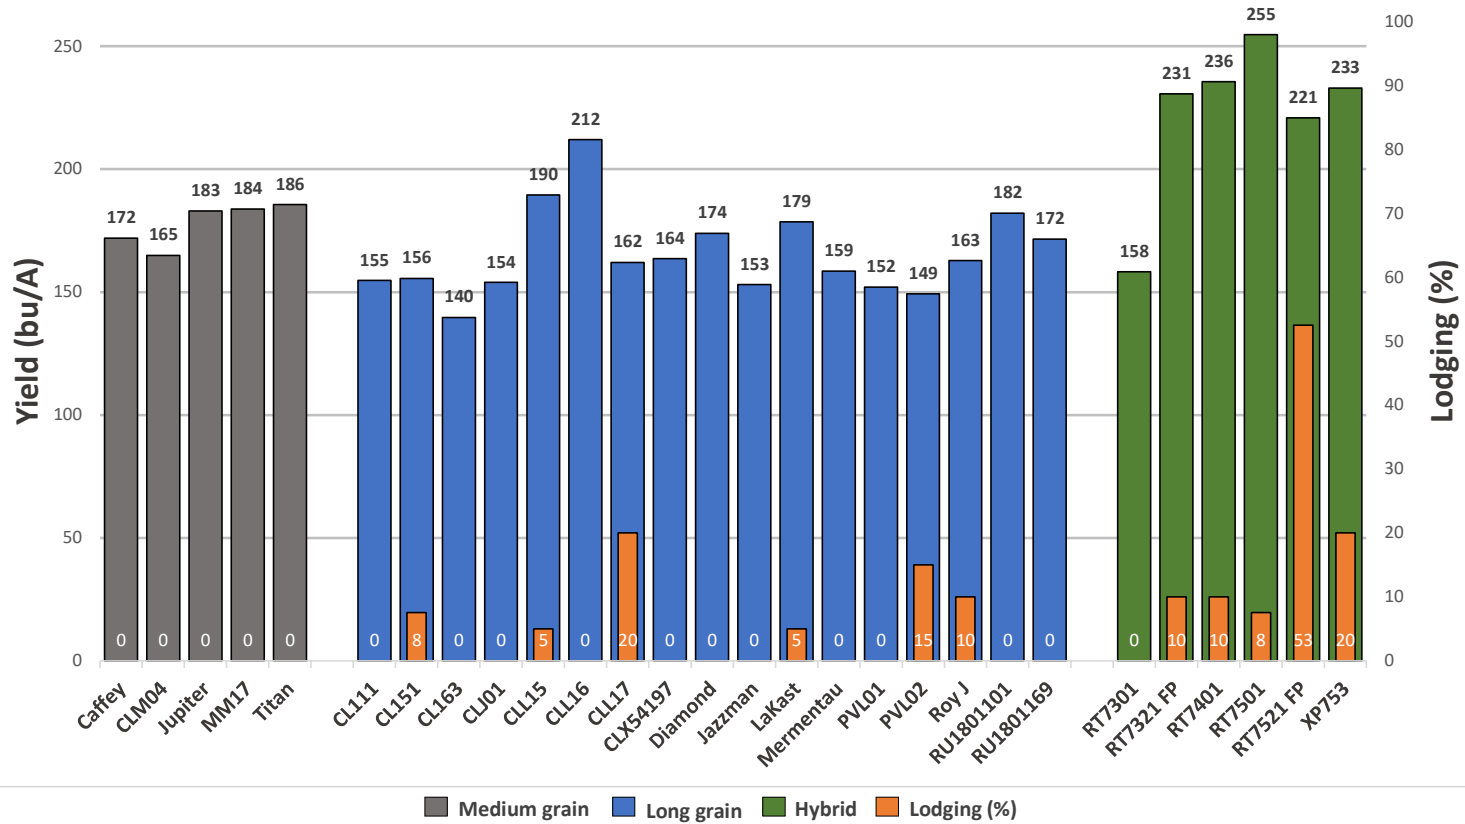

2020 MORVT 7 - FISK, MO - YIELD (BU/A) & LODGING (%)

Planted: 4/21/2020
Harvest: 10/2/2020
Nitrogen: 120 units @ pre-flood

County: Butler
Soil Texture: Silt Loam

Latitude: 36.71459
Longitude: -90.19951