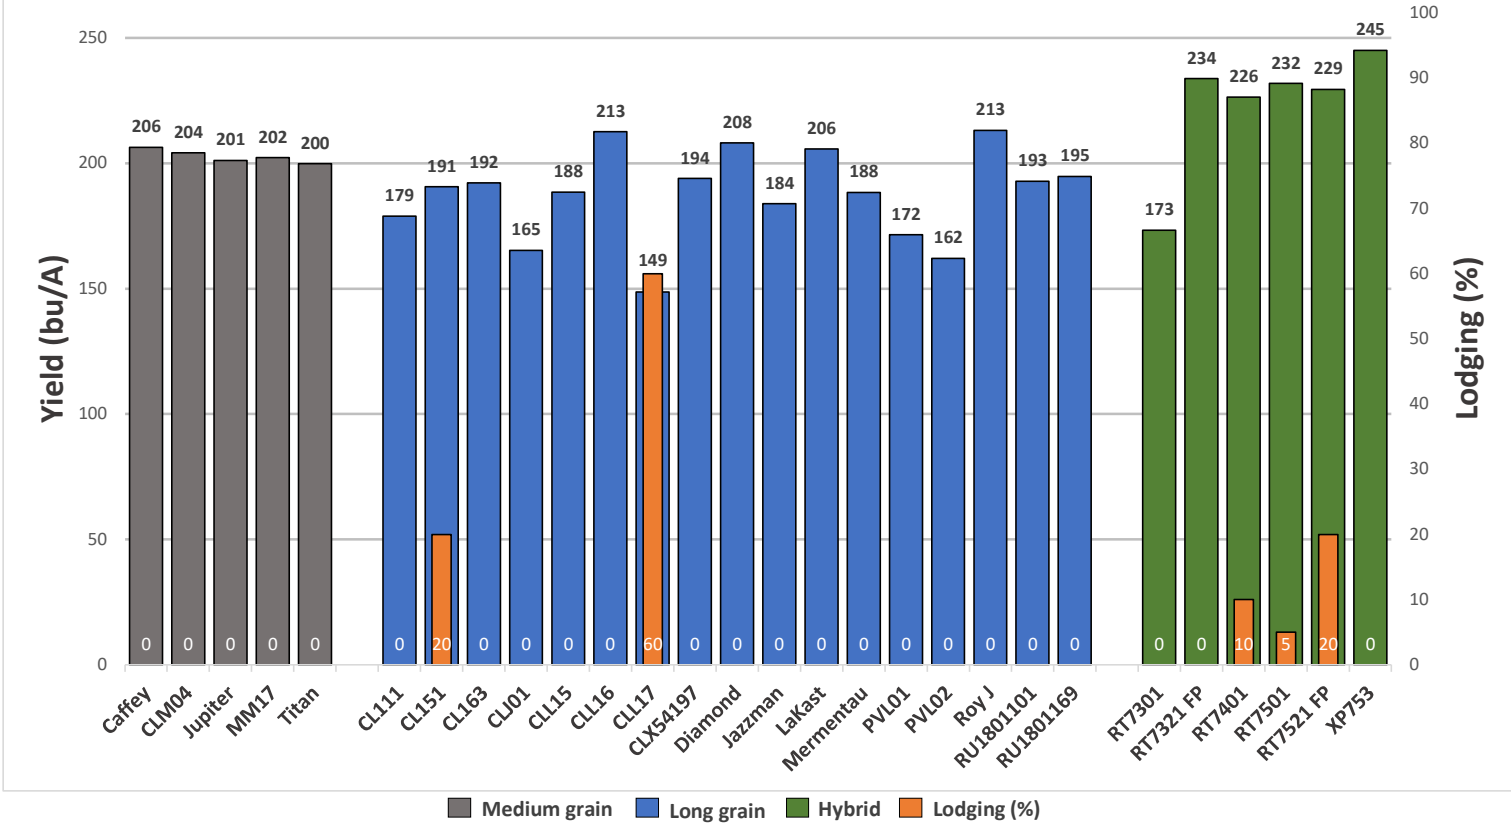

## 2020 MORVT 2 - GLENNONVILLE, MO EARLY - YIELD (BU/A) & LODGING (%)

■ Medium grain   
 ■ Long grain   
 ■ Hybrid   
 ■ Lodging (%)

**Planted:** 5/11/2020  
**Harvest:** 10/6/2020  
**Nitrogen:** 120 units @ pre-flood / 30 units @ mid-season

**County:** Dunklin  
**Soil Texture:** Silt Loam

**Latitude:** 36.57528  
**Longitude:** -90.12801