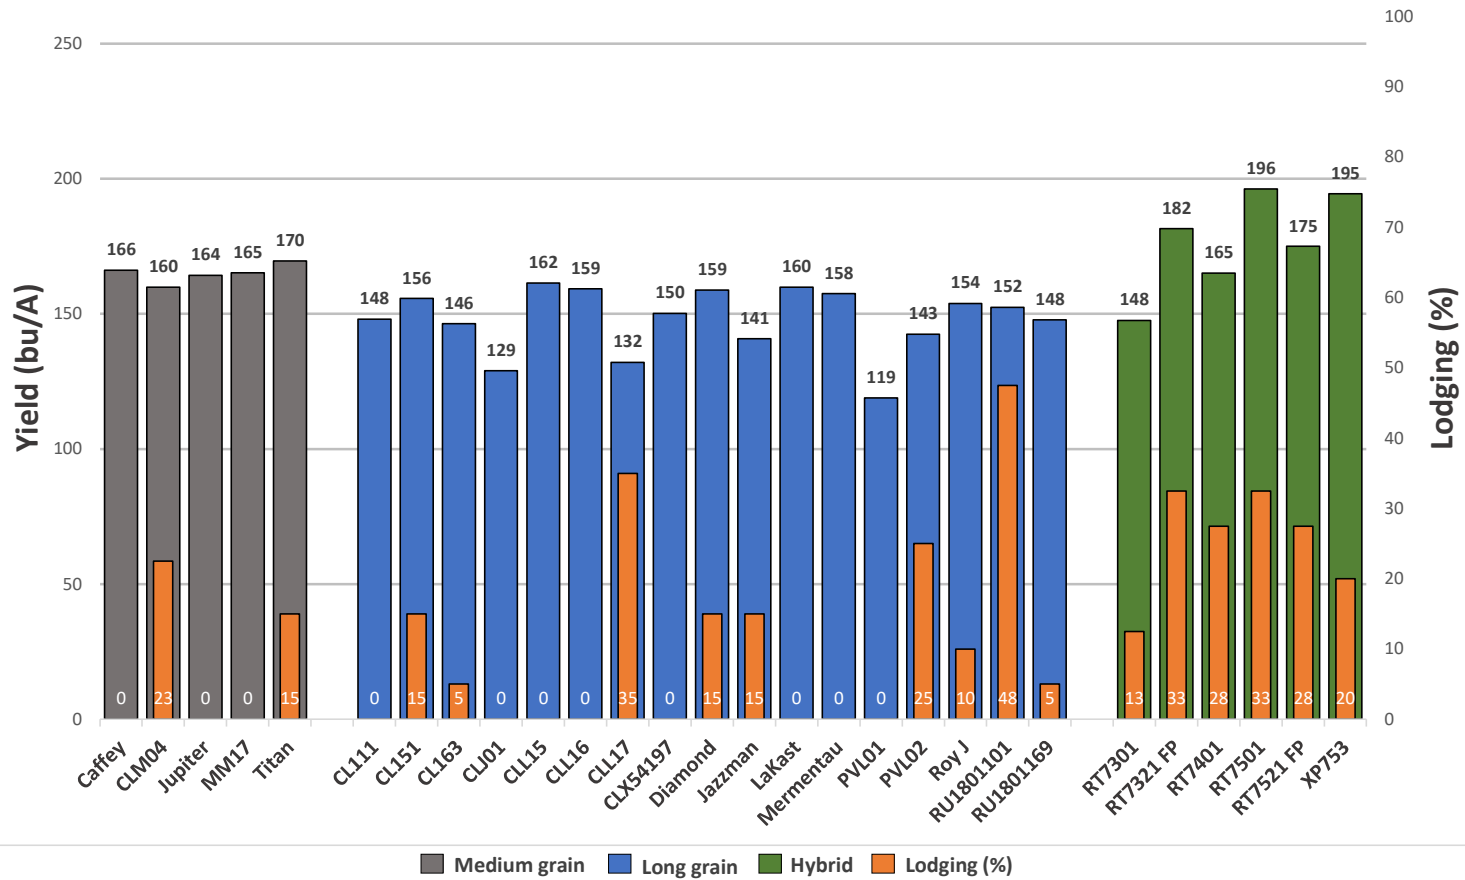

2020 MORVT 5 - RIVES, MO - YIELD (BU/A) & LODGING (%)

Planted: 6/2/2020
 Harvest: 11/5/2020
 Nitrogen: 120 units @ pre-flood / 46 units @ mid-season

County: Dunklin
 Soil Texture: Silty Clay

Latitude: 36.09476
 Longitude: -89.98110